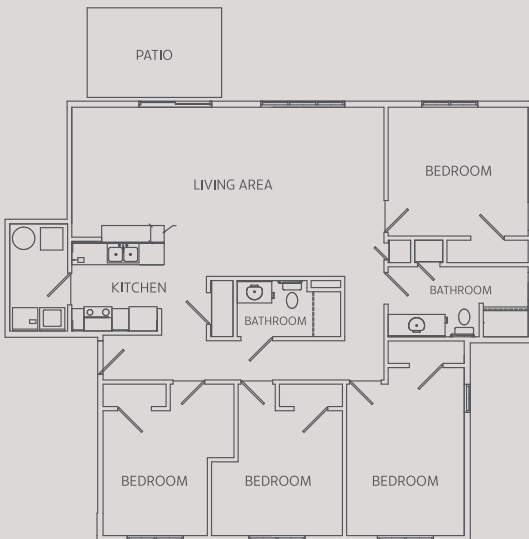

4 BEDROOM
2 BATHROOM
UPPER

\$475
per month per person

LIKE THIS SUITE?
CALL TODAY:
920.233.5810
info@radfordmodernliving.com

 **RADFORD**
radfordmodernliving.com